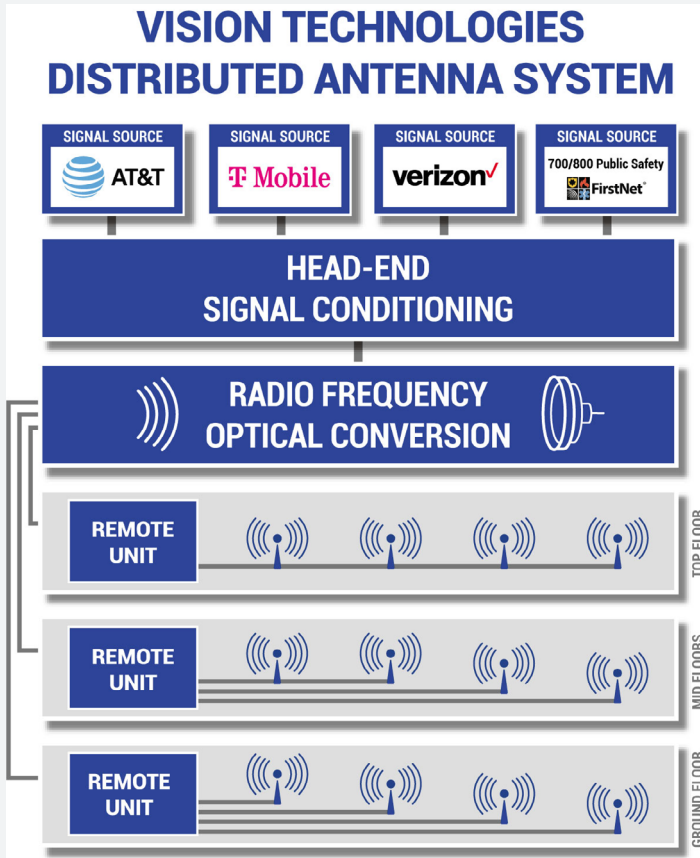

VISION TECHNOLOGIES

MAKING VISION REALITY

In-Building Wireless

Distributed Antenna Systems

Optimizing patented technology for the transport of RF signals over fiber optics, our solutions utilize a broadband hybrid fiber/coax infrastructure to distribute voice and data services to mobile users throughout a building or campus. Radio Frequency (RF) signals from mobile networks are transported over the infrastructure to broadband antennas.